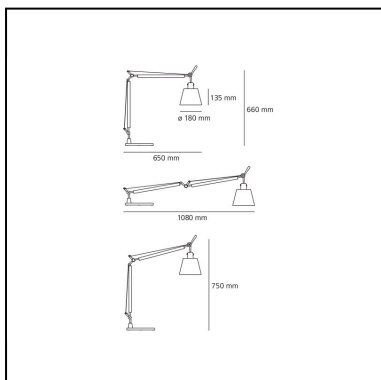

Tolomeo basculante tavolo - Body Lamp with Parchment Diffuser 180

Michele De Lucchi
Giancarlo Fassina

IP20   EAC

LUMINAIRE *

- Watt: **7,5W**
- Voltage: **220V-240V**
- Delivered lumen output: **816lm**
- Efficiency: **77%**
- Efficacy: **116.58lm/W**
- CRI: **80**

DIMENSIONS

- Height: **660 mm**
- Diameter: **180 mm**
- Base Diameter: **230 mm**
- Max Extension Height: **750 mm**
- Max Extension Length: **1080 mm**
- Impact Resistance: **N/D**
- Glow Wire Test: **N/D°**