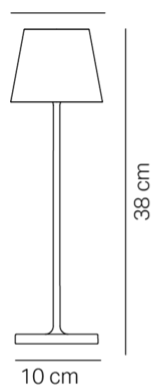

# Poldina \_Table lamp

Cordless, rechargeable, battery table lamp. A touch control on the top of the lamp head allows you to switch the light on, adjust its intensity and select its color temperature. And thanks to its high IP rating, the lamp can also be used outdoors. (except for models with a metallic-leaf or galvanized finish which are not recommended for continuous outdoor use). An electronic control system monitors and indicates the remaining battery power to ensure recharging is optimized and always performed correctly. The lamp comes with a contact charging base. USB charger included for LD0340 and not included for LD1340. The lamp can be customized with a ceramic cover that can be purchased separately.

Ø 11 cm

LED dimmable IP65