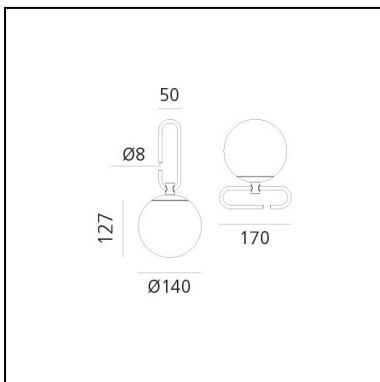

nh1217

Neri&Hu

IP20   

LUMINAIRE *

- Watt: **5W**
- Voltage: **220-240V**
- Delivered lumen output: **378lm**
- Efficiency: **80%**
- Efficacy: **75.57lm/W**
- CRI: **80**

* Photometric data may vary depending on the source installed. Light measurements are provided in relative form and technical lighting calculations may be updated according to the effective source used.

Notes

Maximum bulb length: 80mm. Maximum bulb diameter: 50mm

DESCRIPTION

nh continues the study on the dynamic interaction of expertise, details, materials, form, and light that Neri&Hu are developing with Artemide. The selected materials represent a perfect combination of tradition and innovation, as well as the expression of responsible and sustainable design, also conveyed by the use of a lowconsumption retrofit LED source. Like all the projects designed by Neri&Hu, nh offers a reinterpretation of the Oriental culture and tradition with a constant contemporary approach. With surprising lightness and elementary movements nh creates a landscape of elements generating – either individually or combined with each other – a non-static balanced composition characterized by elegant colour and material matching.

FEATURES

- Product Code: **1217010A**
- Colour: **Brass**
- Installation: **Table**
- Material: **Blown glass, brushed brass**
- Series: **Design Collection**
- Environment: **Indoor**
- design by: **Neri&Hu**

DIMENSIONS

- Length: **320 mm**
- Diameter: **140 mm**
- Base Length: **170 mm**
- Base Width: **50 mm**

SOURCES NOT INCLUDED

- Category: **LED RETROFIT**
- Number: **1**
- Watt: **MAX 5W**
- Socket: **E14**