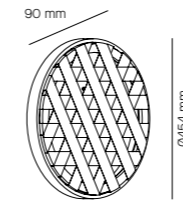

Loom 45 W.

Código/Code Acabados / Finishes

6958 ● Lacado visón
Mink lacquering (NCS S2005-Y10R)

ESP. Pantalla decorativa traslúcida mediante sistema de cintado realizado artesanalmente en polyscreen anti-UVA sobre aro de madera prensada acabada en lacado visón (NCS S2005-Y10R). Pantalla interior de polimetalmetraquilato (PMMA) traslucido. Base posterior de fijación a pared en madera prensada acabada en lacado visón (NCS S 2005-Y10R).

ENG. Translucent decorative lampshade by means of a handcrafted cinning system, in polyscreen anti-UV resistant on a pressed wood ring finished in mink lacquer (NCS S 2005-Y10R). Inner screen made of translucent polymethyl-methacrylate (PMMA). Rear base for wall mounting in pressed wood finished in mink lacquer (NCS S2005-Y10R).

Datos técnicos / Technical data

Ø454 × 80mm.

1 x LED STRIP 16 W
1.900 lumens
2.700 K | CRI 90
3-step MacAdam | PF. 0,95
Driver DC included
No Dimmable / Not Dimmable

Clase I: Aislamiento básico
Class I: Basic insulation