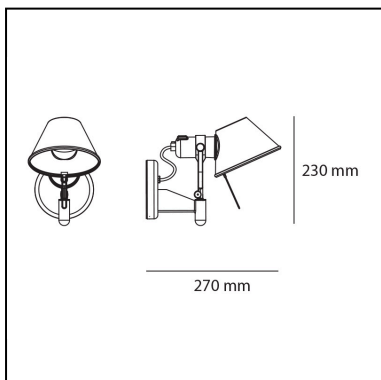

Tolomeo Faretto LED - 3000K - with dimmable switch

Michele De Lucchi
Giancarlo Fassina

IP20   EAC 

LUMINAIRE

- Watt: **8W**
- Voltage: **220V-240V**
- Delivered lumen output: **761lm**
- CCT: **3000K**
- Efficiency: **100%**
- Efficacy: **95.10lm/W**
- CRI: **90**
- Dimmer Typology: **Microswitch Dimmer**

In the Faretto version, the head of the Tolomeo lamp is fixed directly to a wall mount and is free to move in any direction just like in the iconic table lamp version. Controlled with the dimmer placed on the head or on the frame, it becomes a useful instrument of light for private spaces but also for work and hospitality environments.

FEATURES

- Product Code: **A044750**
- Colour: **Aluminium**
- Installation: **Wall**
- Material: **Aluminium**
- Series: **Design Collection**
- design by: **Michele De Lucchi, Giancarlo Fassina**

DIMENSIONS

- Height: **230 mm**
- Depth: **250 mm**
- Glow Wire Test: **750°**

SOURCES INCLUDED

- Category: **Led**
- Number: **1**
- Watt: **5,5W**
- Color temperature (K): **3000K**
- CRI: **90**