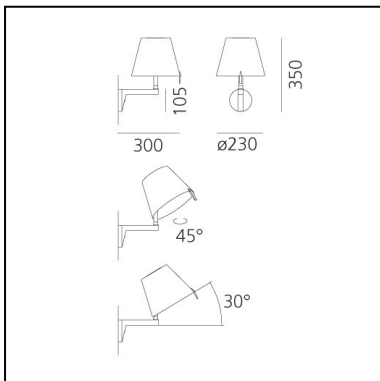

Melampo Wall - Bronze Ecrù with switch

Adrien Gardère

IP20    Dimmerable:  + 0 -

LUMINAIRE *

- Watt: **5W**
- Voltage: **220V-240V**
- Delivered lumen output: **349lm**
- Efficiency: **74%**
- Efficacy: **69.81lm/W**
- CRI: **80**

Notes

Adjustable diffuser into two different positions. With on-off switch on body Imp.

DESCRIPTION

Simple and elegant with its traditional look, it adds functionality thanks to the movable diffuser that can be tilted and rotated to direct the light and the switch on the arm of the frame.

FEATURES

- Product Code: **0721020A**
- Colour: **Ecrù**
- Installation: **Wall**
- Material: **Aluminum lamp body, silk satin diffuser with technopolymer frame**
- Series: **Design Collection**
- Environment: **Indoor**
- Area contract: **Hospitality, Residential**
- Emission: **Dual Emission**
- design by: **Adrien Gardère**

DIMENSIONS

- Width: **300 mm**
- Height: **350 mm**
- Diameter: **230 mm**
- Base Diameter: **105 mm**
- Inclination: **30**
- Rotation: **45°**
- Glow Wire Test: **650°**

SOURCES NOT INCLUDED

- Category: **LED RETROFIT**
- Number: **1**
- Watt: **MAX 6W**
- Socket: **E14**