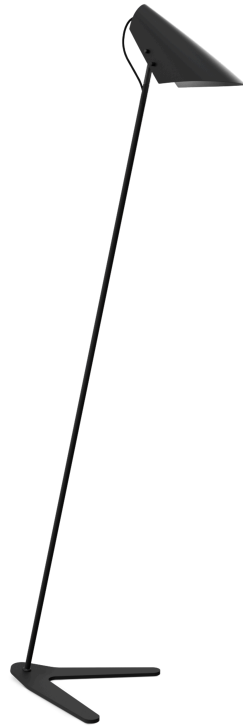

VINCENT FLOOR LAMP 145,6CM

The Vincent floor lamp is an artistic creation reminiscent of a majestic bird in its form. Made of metal and available in several different colors, its tilted design imparts a sense of dynamism and movement. With a height of 145.6 cm, it becomes an impressive and elegant adornment in your room. The lamp features an E27 socket for easy use of various light sources and comes with a black cable for a neat and discreet installation.

Article Number	313486
Socket	E27
Class	KL II
IP Class	20
Max Wattage	42
Kelvin	-
Height	1456
Width	-
Length	-
Diameter	-
Lumen	-
Cable Color	Black
Cable Length	2.4
Dimmable	No
Bulb Included	No