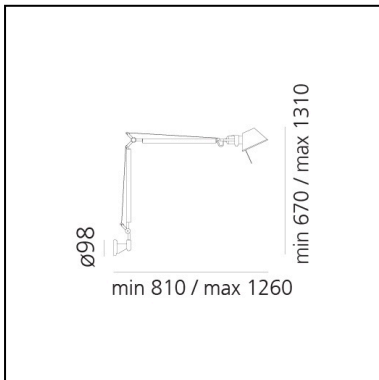

Tolomeo Wall - Aluminium - Body Lamp

Michele De Lucchi
Giancarlo Fassina

IP20     

LUMINAIRE *

- Watt: **8W**
- Voltage: **220V-240V**
- Delivered lumen output: **615lm**
- CCT: **2700K**
- Efficiency: **58%**
- Efficacy: **76.87lm/W**
- CRI: **90**

- Length: **810 mm**
- Height: **670 mm**
- Max Extension Height: **1310 mm**
- Max Extension Length: **1260 mm**

SOURCES NOT INCLUDED

- Category: **LED RETROFIT**
- Number: **1**
- Watt: **MAX 12W**
- Socket: **E27**