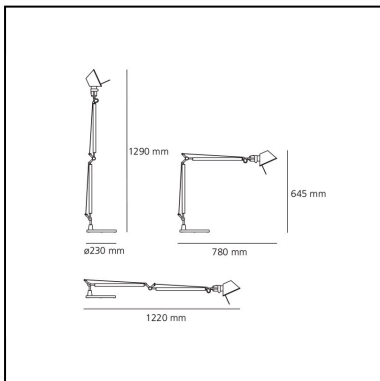

LUMINAIRE

- Watt: **8W**
- Voltage: **24V**
- Delivered lumen output: **761lm**
- CCT: **3000K**
- Efficiency: **100%**
- Efficacy: **95.10lm/W**
- CRI: **90**
- Dimmer Typology: **Microswitch Dimmer**

Notes

Interchangeable support: table base, clamp, desk fixed support and twin support that allows two independent lamp units to be fitted. Complete lamp consists of body lamp + accessories

DESCRIPTION

Icon of Italian design and the result of the brainchild of designers Michele De Lucchi and Giancarlo Fassina, the Tolomeo lamp was launched on the market in 1987. It embodies the perfect balance between functionality and aesthetics.

The design of the Tolomeo is characterized by clean and minimalist lines, with a structure made of aluminum. This material gives the lamp not only a modern and sophisticated look but also remarkable lightness and robustness. The lamp head, adjustable in all directions, is equipped with a stamped aluminum reflector that ensures uniform light distribution, making it ideal for various lighting needs.

One of the distinctive elements of the Tolomeo is its articulated arm system. Thanks to an innovative spring mechanism, the lamp can be easily adjusted in height and tilt, ensuring great flexibility of use. This makes it perfect both as a desk lamp, to illuminate the work surface, and as a reading or table lamp, to create cozy and relaxing atmospheres.

The timeless elegance and impeccable functionality have made it one of the most famous lamps in the world and it has received numerous international awards, including the prestigious Compasso d'Oro. This lamp is not just an object of illumination, but a true masterpiece of design that continues to inspire and fascinate generations of beauty lovers.

FEATURES

- Product Code: **A005400**
- Colour: **Aluminium**
- Installation: **Table**
- Material: **aluminium, steel**
- Series: **Design Collection**
- design by: **Michele De Lucchi, Giancarlo Fassina**

DIMENSIONS

- Length: **780 mm**
- Height: **645 mm**
- Base Diameter: **230 mm**
- Max Extension Height: **1290 mm**
- Max Extension Length: **1220 mm**
- Glow Wire Test: **750°**

SOURCES INCLUDED