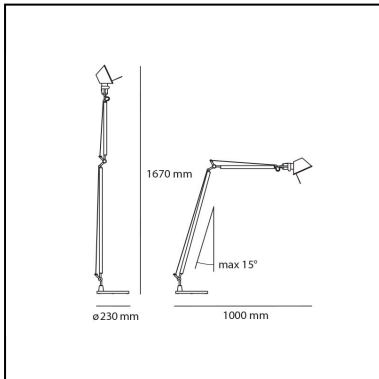

Tolomeo Reading Floor - Aluminium - Body Lamp

Michele De Lucchi
Giancarlo Fassina

IP20   EAC  

LUMINAIRE *

- Watt: **8W**
- Voltage: **220V-240V**
- Delivered lumen output: **615lm**
- CCT: **2700K**
- Efficiency: **58%**
- Efficacy: **76.87lm/W**
- CRI: **90**

DIMENSIONS

- Base Diameter: **230 mm**
- Max Extension Height: **1670 mm**
- Max Extension Length: **1000 mm**
- Glow Wire Test: **N/D°**

SOURCES NOT INCLUDED

- Category: **LED RETROFIT**
- Number: **1**
- Watt: **MAX 12W**
- Socket: **E27**