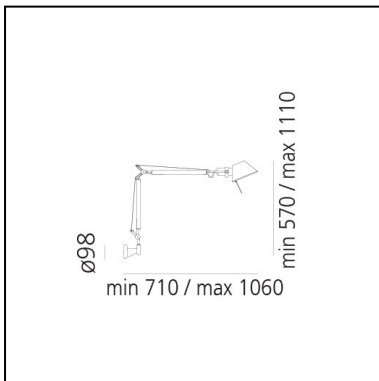

## LUMINAIRE \*

- Watt: **8W**
- Voltage: **220V-240V**
- Delivered lumen output: **615lm**
- CCT: **2700K**
- Efficiency: **58%**
- Efficacy: **76.87lm/W**
- CRI: **90**

\* Photometric data may vary depending on the source installed. Light measurements are provided in relative form and technical lighting calculations may be updated according to the effective source used.

## DIMENSIONS

- Length: **710 mm**
- Height: **570 mm**
- Max Extension Height: **1110 mm**
- Max Extension Length: **1060 mm**