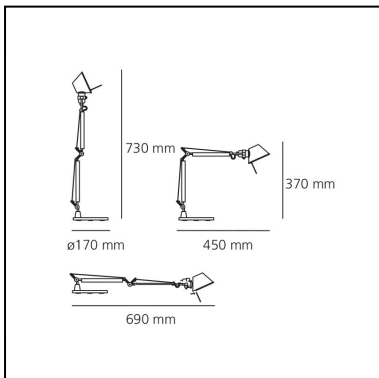

Tolomeo Micro Table - Aluminium - Body Lamp + Base

Michele De Lucchi
Giancarlo Fassina

IP20   EAC 

LUMINAIRE *

- Watt: **5W**
- Voltage: **220V-240V**
- Delivered lumen output: **267lm**
- Efficiency: **57%**
- Efficacy: **53.33lm/W**
- CRI: **80**

* Photometric data may vary depending on the source installed. Light measurements are provided in relative form and technical lighting calculations may be updated according to the effective source used.

DIMENSIONS

- Length: **450 mm**
- Height: **370 mm**
- Base Diameter: **170 mm**
- Max Extension Height: **730 mm**
- Max Extension Length: **690 mm**

SOURCES NOT INCLUDED

- Category: **LED RETROFIT**
- Number: **1**
- Watt: **MAX 6W**
- Socket: **E14**