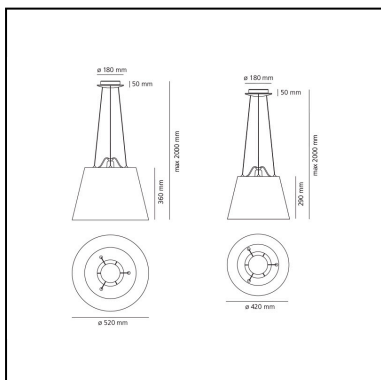

Tolomeo Mega suspension - Body lamp - Black - Body Lamp

Michele De Lucchi
Giancarlo Fassina

IP20     Dimmerable: 

LUMINAIRE *

- Watt: **21W**
- Voltage: **220V-240V**
- Delivered lumen output: **1411lm**

* Photometric data may vary depending on the source installed.
Light measurements are provided in relative form and technical
lighting calculations may be updated according to the effective
source used.

FEATURES

- Product Code: **0782030A**
- Colour: **Black**
- Installation: **Suspension**
- Material: **Aluminum**
- Series: **Design Collection**
- design by: **Michele De Lucchi, Giancarlo Fassina**

DIMENSIONS

- Base Width: **50 mm**
- Base Diameter: **180 mm**
- Max Height from ceiling: **2000 mm**

SOURCES NOT INCLUDED

- Category: **LED RETROFIT**
- Number: **1**
- Watt: **MAX 21W**
- Socket: **E27**

Accessories