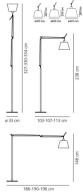

PRODUCT DATA SHEET

Tolomeo Mega Floor

The code is referred to the body lamp only

Alluminium Black

LED Dimmable

CE CCC PS 15 III 650°C° IP20

Watt	Length	Luminous Flux (lm)	CCT	Color	Code	Product name
31W	103 cm	1690lm	2700K	●	0762W10A	Tolomeo Floor Mega - LED 2700K - Alluminium - Dimmer
				●	0761W10A	Tolomeo Floor Mega - LED 2700K - Alluminium - Dimmer on head
			3000K	●	0762W30A	Tolomeo Floor Mega - LED 2700K - Black - Dimmer
				●	0762010A	Tolomeo Floor Mega - LED 3000K - Alluminium - Dimmer
	107 cm	1690lm	2700K	●	0761010A	Tolomeo Floor Mega - LED 3000K - Alluminium - Dimmer on head
				●	0762030A	Tolomeo Floor Mega - LED 3000K - Black - Dimmer
			3000K	●	0761W30A	Tolomeo Floor Mega - LED 2700K - Black - Dimmer on head
				●	0761030A	Tolomeo Floor Mega - LED 3000K - Black - Dimmer on head

Accessories

	Code
	TOLOMEO MEGA LED BASE+ASTA 0763010A
	TOLOMEO MEGA LED BASE+ASTA NERO 0763030A
	TOLOMEO MEGA DIFF.TESSUTO NRO D.320 0772010A
	TOLOMEO MEGA DIFF.TESSUTO NRO D.360 0772020A
	TOLOMEO MEGA DIFF.TESSUTO NRO D.420 0772030A
	TOLOMEO MEGA DIFF.PERG.320 0780010A
	TOLOMEO MEGA DIFF.PERG.360 0780020A
	TOLOMEO MEGA DIFF.PERG.420 0780030A
	TOLOMEO MEGA DIFF.RASO 320 0781010A