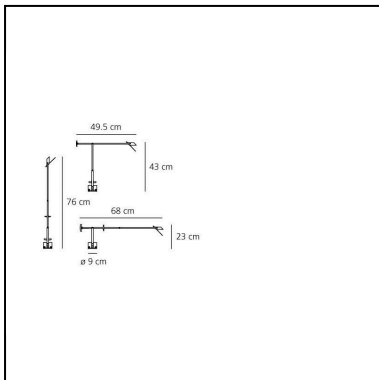

## LUMINAIRE \*

- Transformer availability: **Integrated**
- Watt: **2,7W**
- Voltage: **220V-240V**
- Delivered lumen output: **150lm**
- Efficiency: **48%**
- Efficacy: **75.22lm/W**
- CRI: **80**

\* Photometric data may vary depending on the source installed.  
Light measurements are provided in relative form and technical lighting calculations may be updated according to the effective source used.

## DIMENSIONS

- Length: **495 mm**
- Height: **430 mm**
- Base Diameter: **90 mm**
- Max Extension Height: **760 mm**
- Max Extension Length: **680 mm**
- Impact Resistance: **N/D**
- Glow Wire Test: **N/D°**

## SOURCES NOT INCLUDED

- Category: **LED RETROFIT**
- Number: **1**
- Watt: **MAX 2,4W**
- Socket: **G4**