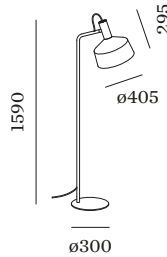

OPTICAL

Shade 3.0

PHYSICAL

Diameter 405 mm
 Height 1590 mm
 5.6 kg
 cable plug with floor switch
 Tilt min 45°
 Tilt max 45°
 Rotation 30°

ELECTRICAL

100 - 240 V
 PCI

^a RAL Palette colors may deviate slightly due to production conditions.