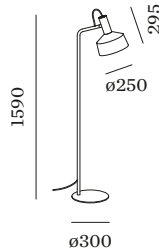

WEVER & DUCRÉ
LIGHTING

ROOMOR FLOOR 1.0

638120BK2

Project
Type
Notes
Quantity
Date

GENERAL

Floor
Surface
Jet Black
Mounting Jet Black
Shade Jet Black + Gold
IP20
Interior
9005^a

LED

Lamp PAR16
PAR16
Socket GU10
max. 15 W

OPTICAL

Shade 2.0

PHYSICAL

Diameter 250 mm
Height 1590 mm
5.6 kg
cord plug with floor switch
Tilt min 45°
Tilt max 45°
Rotation 30°

ELECTRICAL

100 - 240 V
PC1

^a RAL Palette colors may deviate slightly due to production conditions.