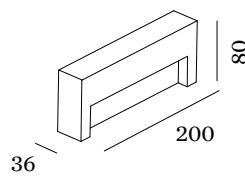

ELECTRICAL

phase-cut dim
 220 - 240 V
 Total connected power 8.6 W
 Class 1
 Safety distance 0.3 m

PHYSICAL

Length 200 mm
 Width 36 mm
 Height 80 mm
 0.65 kg

Rectangular wall surface luminaire made from aluminium; surface Bronze; powder coated; matt texture; PCB 3-step binning; light colour 3000 K; CRI 90; degree of protection IP65; PC1; driver included; light source not replaceable;