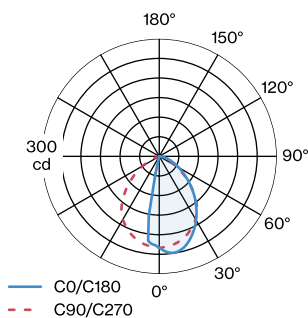

LIGHT DISTRIBUTION