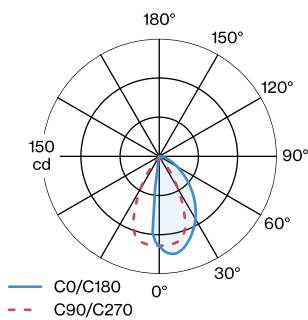

ELECTRICAL

phase-cut dim
 220 - 240 V
 Total connected power 4.8 W
 Class 1
 Safety distance 0.3 m

PHYSICAL

Length 130 mm
 Width 36 mm
 Height 130 mm
 0.63 kg

Squared wall surface mounted luminaire made from aluminium; surface Bronze; powder coated; matt texture; PCB 3-step binning; light colour 3000 K; CRI 90; degree of protection IP65; PC1; driver included; light source not replaceable;

LIGHT DISTRIBUTION

[745564Q5] The technical data represent rated values for an ambient temperature of 25°C. The data values for the luminous flux are initially subject to a tolerance of +/- 10%, those for the electrical connected load are initially subject to a tolerance of +/- 10%, and those for the colour temperature are initially subject to a tolerance of +/- 150 K. No liability is assumed for typographical or printing errors. The general terms and conditions of Wever & Ducré BV apply.
 © Wever & Ducré BV · Spinnerijstraat 99/21 · 8500 Kortrijk · Belgium · www.weverducre.com