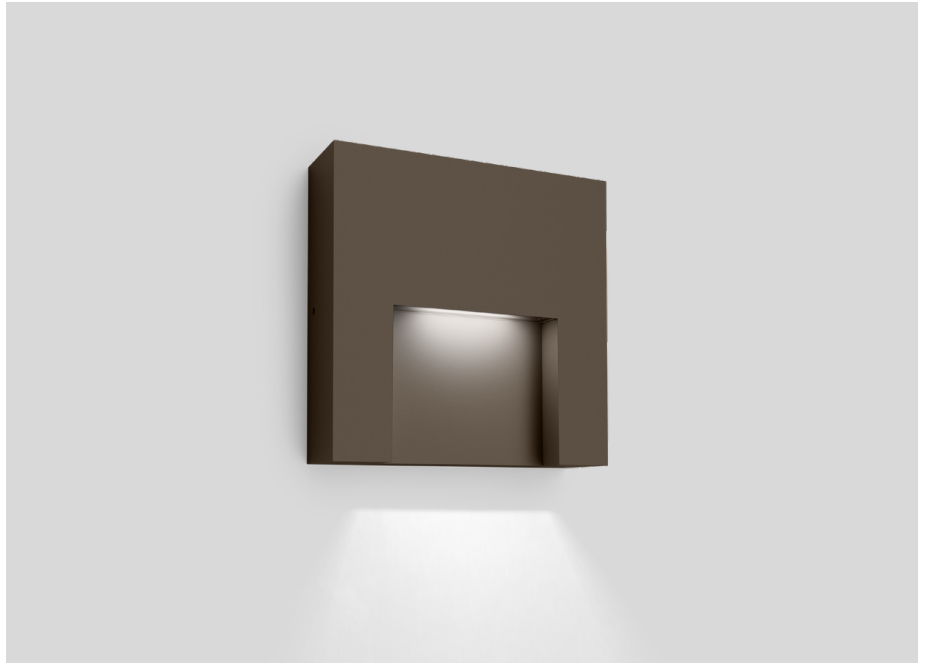

WEVER & DUCRÉ
LIGHTING

RETO WALL SURFACE OUTDOOR 1.3

745564Q5

Project
Type
Notes
Quantity
Date

GENERAL

Wall
 Surface
 Bronze
 Below IP65
 Exterior
 140 lm

LED

3000 K
 CRI \geq 90

ELECTRICAL

phase-cut dim
 220 - 240 V
 Total connected power 4.8 W
 Class 1
 Safety distance 0.3 m

PHYSICAL

Length 130 mm
 Width 36 mm
 Height 130 mm
 0.63 kg

Squared wall surface mounted luminaire made from aluminium; surface Bronze; powder coated; matt texture; PCB 3-step binning; light colour 3000 K; CRI 90; degree of protection IP65; PC1; driver included; light source not replaceable;

WEVER & DUCRÉ
LIGHTING

RETO WALL SURFACE OUTDOOR 1.3

745564Q5