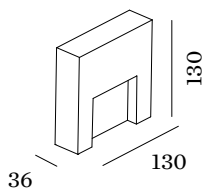

ELECTRICAL

phase-cut dim
 220 - 240 V
 Total connected power 4.8 W
 Class 1
 Safety distance 0.3 m

PHYSICAL

Length 130 mm
 Width 36 mm
 Height 130 mm
 0.63 kg

Squared wall surface mounted luminaire made from aluminium; surface Bronze; powder coated; matt texture; PCB 3-step binning; light colour 3000 K; CRI 90; degree of protection IP65; PC1; driver included; light source not replaceable;

LIGHT DISTRIBUTION

[745564Q5] The technical data represent rated values for an ambient temperature of 25°C. The data values for the luminous flux are initially subject to a tolerance of +/- 10%, those for the electrical connected load are initially subject to a tolerance of +/- 10%, and those for the colour temperature are initially subject to a tolerance of +/- 150 K. No liability is assumed for typographical or printing errors. The general terms and conditions of Wever & Ducré BV apply.
 © Wever & Ducré BV · Spinnerijstraat 99/21 · 8500 Kortrijk · Belgium · www.weverducre.com