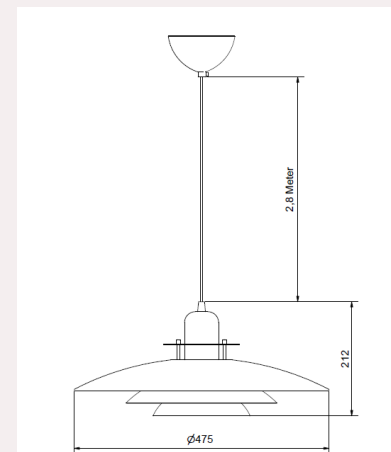

## PRIMUS V PENDANT 47,5CM

Discover Primus - a new, slightly larger kitchen pendant with a timeless design that seamlessly blends into today's trends. For the first time, we introduce the Primus pendant with a generous diameter of 47.5 cm, perfect for illuminating your dining table. This pendant is more than just a pendant; it's a versatile accent that works equally well in the kitchen as it does in the living room. Installation is easy with hook suspension and an elegant ceiling rose with textile cable. Primus allows you to customize the light to your needs with its dimmable E27 lamp holder (max 20 W). Whether you prefer a soft, welcoming light or a more relaxed atmosphere, Primus gives you control over the lighting. As an exciting new feature for this year, we offer Primus in two modern and stylish colors: matte black and sand/brass with a brass spacer. Let Primus be the centerpiece of your decor and give your room a classic and modern touch.

Article Number	195107
Socket	E27
Class	KL II
IP Class	20
Max Wattage	20
Kelvin	-
Height	212
Width	-
Length	-
Diameter	475
Lumen	-
Cable Color	Black
Cable Length	3

**BELID**

Dimmable	Yes
Bulb Included	No