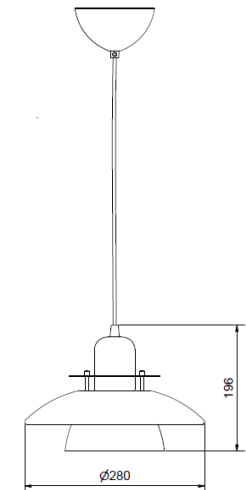

PRIMUS IV PENDANT 28CM

Discover Primus - a new kitchen pendant with a sleek and timeless design that fits well into today's trends. With a diameter of 28 cm, the Primus Café pendant is ideal for illuminating your kitchen island and giving your kitchen a modern touch. This pendant is not only functional but also versatile enough to fit in both the kitchen and living room. Installation is easy with the help of a hook suspension and an elegant ceiling rose with textile cable. With dimmable features and an E27 lamp holder (max 20 W), Primus gives you the opportunity to create the desired atmosphere for your room. Whether you prefer a modern or more classic style, Primus will be the perfect complement to your decor, giving your room a fresh and modern feel. Primus is also easy to install and can be adapted for single-phase, making it perfect for placing several in a row over a kitchen island or in a café. Experience Primus and let its elegance and functionality elevate your room to new heights.

| | |
|----------------|---------|
| Article Number | 1950533 |
| Socket | E27 |
| Class | KL II |
| IP Class | 20 |
| Max Wattage | 20 |
| Kelvin | - |
| Height | 196 |
| Width | - |
| Length | - |
| Diameter | 280 |
| Lumen | - |
| Cable Color | White |
| Cable Length | 3 |