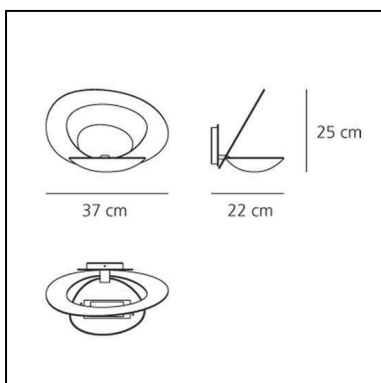

Pirce Wall - White

Giuseppe Maurizio Scutellà

IP20      Dimmerable: 

LUMINAIRE *

- Watt: **11W**
- Voltage: **220V-240V**

* Photometric data may vary depending on the source installed.
Light measurements are provided in relative form and technical lighting calculations may be updated according to the effective source used.

FEATURES

- Product Code: **1240010A**
- Colour: **White**
- Installation: **Wall**
- Material: **Aluminum**
- Series: **Design Collection**
- Environment: **Indoor**
- Area contract: **Residential**
- Emission: **Indirect**
- design by: **Giuseppe Maurizio Scutellà**

DIMENSIONS

- Length: **220 mm**
- Width: **370 mm**
- Height: **250 mm**
- Glow Wire Test: **650°**

SOURCES NOT INCLUDED

- Category: **LED RETROFIT**
- Number: **1**
- Watt: **MAX 11W**
- Socket: **R7s**