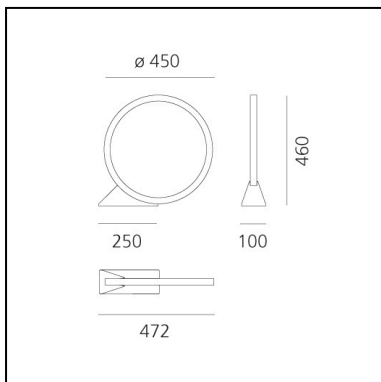

"O" 45 - Floor/Wall/Ceiling

Elemental

IP67   

LUMINAIRE

- Watt: **19W**
- Delivered lumen output: **875lm**
- CCT: **3000K**
- Efficiency: **56%**
- Efficacy: **46.05lm/W**
- CRI: **90**

DESCRIPTION

"O" is an essential element that, when switched off, frames nature and suggests perspectives, an unobtrusive object in space that does not alter environmental balances. Its controlled and comfortable light emission can be adjusted with sensors and with the Artemide App to ensure focused operation, thus preventing waste and respecting the circadian cycles of all animal and plant species.

Introduced in 2018 both floor and suspended outdoor versions, it is a perfect lighting also for indoor use thanks to a cabled option that allows easy relocation. Also in this case the IP degree of protection is still suitable for outdoor use. Its lightness is not just formal: its thin aluminium profile is an element of its own, which can be moved wherever necessary, allowing multiple uses, and creating a pleasant ambience anywhere with its soft, non-glaring light. "O" is developed in the original 90-cm diameter version, as well as in a smaller, 45-cm and bigger 150-cm versions featuring all the characteristics of the original one. "O" is thus a comprehensive family of elements creating dynamic lightscapes.

FEATURES

- Product Code: **T071130**
- Colour: **Black**
- Installation: **Ceiling, Wall, Floor**
- Material: **Aluminium, Silicone diffuser**
- Series: **Design Collection, Architectural Outdoor**
- Environment: **Outdoor**
- design by: **Elemental**

DIMENSIONS

- Length: **472 mm**
- Height: **460 mm**
- Diameter: **450 mm**
- Base Length: **247 mm**
- Base Width: **100 mm**