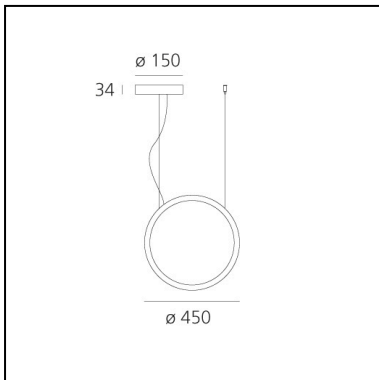

"O" 45 - Suspension

Elemental

IP67   

LUMINAIRE

- Watt: **19W**
- Delivered lumen output: **875lm**
- CCT: **3000K**
- Efficiency: **56%**
- Efficacy: **46.05lm/W**
- CRI: **90**

DESCRIPTION

"O" is an essential element that, when switched off, frames nature and suggests perspectives, an unobtrusive object in space that does not alter environmental balances. Its controlled and comfortable light emission can be adjusted with sensors and with the Artemide App to ensure focused operation, thus preventing waste and respecting the circadian cycles of all animal and plant species.

Introduced in 2018 both floor and suspended outdoor versions, it is a perfect lighting also for indoor use thanks to a cabled option that allows easy relocation. Also in this case the IP degree of protection is still suitable for outdoor use. Its lightness is not just formal: its thin aluminium profile is an element of its own, which can be moved wherever necessary, allowing multiple uses, and creating a pleasant ambience anywhere with its soft, non-glaring light. "O" is developed in the original 90-cm diameter version, as well as in a smaller, 45-cm and bigger 150-cm versions featuring all the characteristics of the original one. "O" is thus a comprehensive family of elements creating dynamic lightscapes.

FEATURES

- Product Code: **T072130**
- Colour: **Black**
- Installation: **Suspension**
- Material: **Aluminium, Silicone diffuser**
- Series: **Design Collection, Architectural Outdoor**
- Environment: **Outdoor**
- design by: **Elemental**

DIMENSIONS

- Diameter: **450 mm**