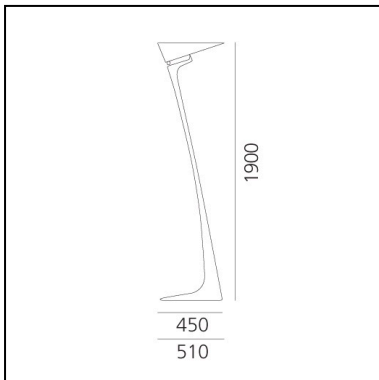

## LUMINAIRE \*

- Watt: **120W**
- Voltage: **220V-240V**
- Delivered lumen output: **2137lm**
- Efficiency: **97%**
- Efficacy: **17.81lm/W**
- CRI: **100**

\* Photometric data may vary depending on the source installed. Light measurements are provided in relative form and technical lighting calculations may be updated according to the effective source used.

## DESCRIPTION

The silhouette of Montjuic stands out for the symmetrical triangular shapes of the base and diffuser, balancing on a red orb.

The frame is inspired by the Olympic fame of the summer Olympics in Barcelona, mimicked by the architect Calatrava also in the Montjuic communication tower located in the Olympic Park in Barcelona.

## DIMENSIONS

- Length: **510 mm**
- Height: **1900 mm**
- Base Length: **450 mm**