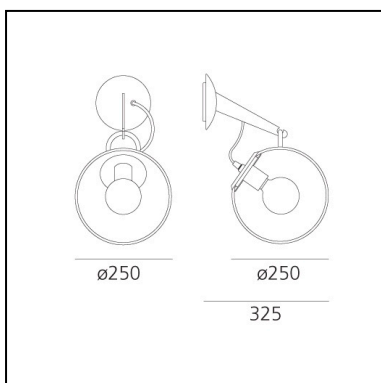

## LUMINAIRE \*

- Watt: **7,5W**
- Voltage: **220V-240V**
- Delivered lumen output: **951lm**
- Efficiency: **90%**
- Efficacy: **135.88lm/W**
- CRI: **80**

\* Photometric data may vary depending on the source installed. Light measurements are provided in relative form and technical lighting calculations may be updated according to the effective source used.

## FEATURES

- Product Code: **A020100**
- Colour: **Polished chrome**
- Installation: **Wall**
- Material: **Brass and steel frame, blown plate-glass diffuser**
- Series: **Design Collection**
- Environment: **Indoor**
- Area contract: **All projects**
- Emission: **Diffused And Direct**
- design by: **Ernesto Gismondi**

## DIMENSIONS

- Diameter: **250 mm**
- Depth: **325 mm**

## SOURCES NOT INCLUDED

- Category: **LED RETROFIT**
- Number: **1**
- Watt: **MAX 12W**
- Socket: **E27**