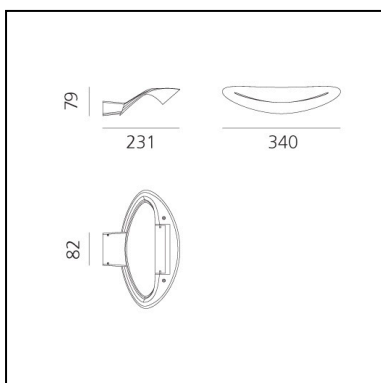

LUMINAIRE

- Watt: **28W**
- Voltage: **220V-240V**
- Delivered lumen output: **2622lm**
- CCT: **3000K**
- Efficiency: **100%**
- Efficacy: **93.64lm/W**
- CRI: **90**
- Dimmable Typology: **Push**

Notes

Lamp included.

DESCRIPTION

The sinuous and light ribbon geometry of the body conceals the source and reflects the light primarily upwards but also downwards, opening up the beam into the room.

FEATURES

- Product Code: **0918010A**
- Colour: **White**
- Installation: **Wall**
- Material: **Aluminium**
- Series: **Design Collection**
- Environment: **Indoor**
- Area contract: **Hospitality, Residential**
- Emission: **Indirect**
- design by: **Eric Solè**

DIMENSIONS

- Length: **340 mm**
- Width: **231 mm**
- Height: **79 mm**
- Base Width: **82 mm**
- Glow Wire Test: **850°**

SOURCES INCLUDED

- Category: **Led**
- Number: **1**
- Watt: **28W**
- Delivered lumen output: **3200lm**
- Color temperature (K): **3000K**
- CRI: **90**
- Color Tolerance: **MacAdam 2SDCM**