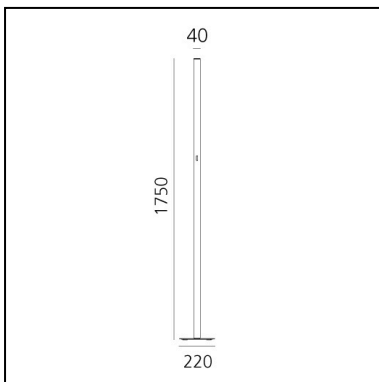

Ilio Mini Black 2700K - APP Compatible

Ernesto Gismondi

IP20    Dimmerable: 

LUMINAIRE

- Watt: **23W**
- Voltage: **220-240V**
- Delivered lumen output: **1462lm**
- CCT: **2700K**
- Efficiency: **70%**
- Efficacy: **63.58lm/W**
- CRI: **90**
- Dimmer Typology: **Microswitch Dimmer**

Notes

DESCRIPTION

In Ilio Mini the body is slimmer and makes it possible to make the project even more sustainable: fewer materials, smaller dimensions and reduced weight.

FEATURES

- Product Code: **1645W80APP**
- Colour: **Matte Black**
- Installation: **Floor**
- Material: **Aluminium, steel**
- Series: **Design Collection**
- design by: **Ernesto Gismondi**

DIMENSIONS

- Height: **1750 mm**
- Diameter: **40 mm**
- Base Length: **200 mm**
- Base Width: **200 mm**
- Impact Resistance: **N.D.**
- Glow Wire Test: **750°**

Accessories

Device for switching and controlling Artemide App products. Max N.3 inputs for external push buttons. Max 1m distance. Mains power supply required. To be installed inside flush mounting boxes or junction boxes. DV1080APP