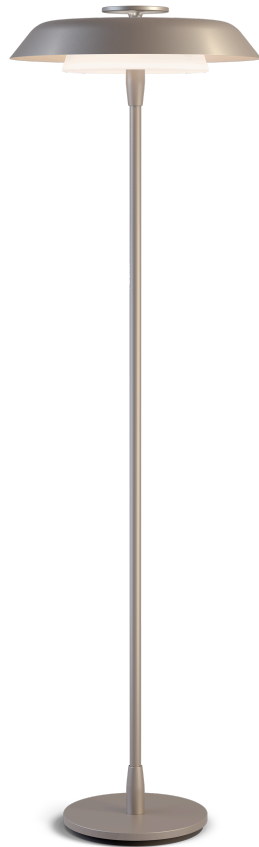

BELID

HORISONT FLOOR LAMP 140,6CM

Created with inspiration and rooted in both Belid's history and Varberg's coastal location. A contrasting and balanced design with the strictly slimmed shade, the mouth-blown glass, and the floating top detail. The horizontal lines in the design language allude to the breathtaking horizon of the open sea. Together, they form a whole that is classic yet modern.

Article Number	3406524
Socket	G9
Class	KL II
IP Class	20
Max Wattage	10
Kelvin	-
Height	1406
Width	-
Length	-
Diameter	422
Lumen	-
Cable Color	Anthracite Grey
Cable Length	2.8
Dimmable	No
Bulb Included	No