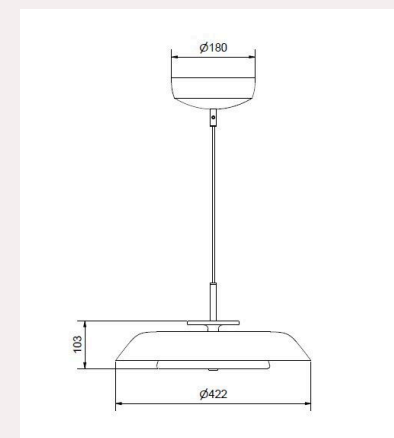

## HORISONT PENDANT 42,2CM

Created with inspiration and rooted in both Belid's history and the coastal location of Varberg, this lamp embodies a contrasting and well-balanced design. Featuring strictly streamlined screens, mouth-blown glass, and a hovering top detail, it forms a unity that is both classic and modern. The horizontal lines in its design evoke the awe-inspiring horizon of the open sea, giving the lamp an almost floating top detail. With a diameter of 42.2 cm and a height of 10.6 cm, it comes equipped with four integrated LED light sources with a total power of 19 watts. Producing 1200 lumens and a color temperature of 2700, it creates a warm and pleasant atmosphere in the room. The lamp comes with a 3-meter-long cable and hook suspension for easy installation. With an IP rating of 20 and insulation class I for added safety, it fits perfectly in your kitchen or living room, and every time you gaze upon it, it provides the sensation of being by the sea. Designer Joakim Fihn.

Article Number	1906524
Socket	LED
Class	KL I
IP Class	
Max Wattage	–
Kelvin	2700
Height	103
Width	–
Length	–
Diameter	422
Lumen	1200
Cable Color	Grey
Cable Length	2.8

**BELID**

Dimmable	-
Bulb Included	Yes