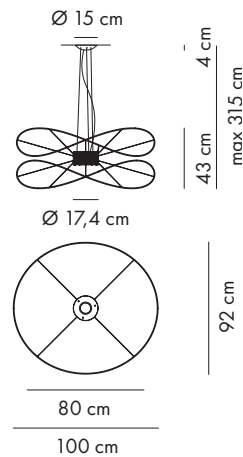

Materials: Steel

Light Source: LED (led driver included)

CCT
2700K _ 2574 lm
3000K _ 2860 lm

Direct and indirect light emission.

Body & canopy color

Pine green		Raspberry red		White	
Chrome		Earth red		Greige	
Blue		Rust brown		Yellow	
Anthracite grey		Green		Gold	
Black		Turquoise		Salmon	
		Water blue		Red	

Code Construction

SPHOOPS X XX XXX XX

SPHOOPS2 2 rings

SPHOOPS3 3 rings

SPHOOPS4 4 rings

SPHOOPS6 6 rings

Ecodesign and Energy Labelling

This luminaire contains a light source with the energy class **F**