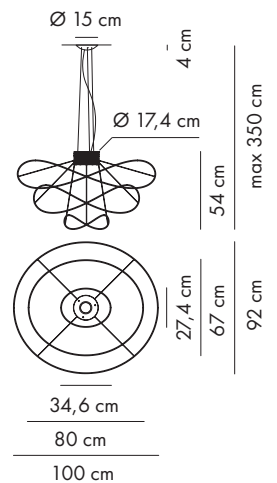

Code Construction

SPHOOPS X XX XXX XX

SPHOOPS2 2 rings

SPHOOPS3 3 rings

SPHOOPS4 4 rings

SPHOOPS6 6 rings

Ecodesign and Energy Labelling

This luminaire contains a light source with the energy class **F**