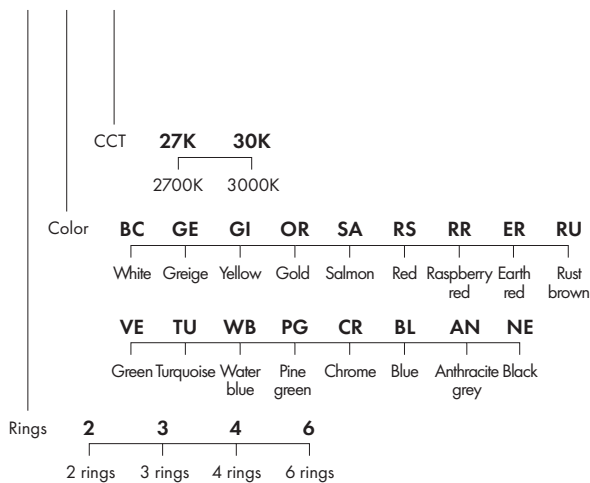

Materials: Steel

Light Source: LED (led driver included)

CCT
2700K _ 2574 lm
3000K _ 2860 lm

Direct and indirect light emission.

Body & canopy color

Pine green		Raspberry red		White	
Chrome		Earth red		Greige	
Blue		Rust brown		Yellow	
Anthracite grey		Green		Gold	
Black		Turquoise		Salmon	
		Water blue		Red	

Code Construction

SPHOOPS X XX XXX XX

SPHOOPS2 2 rings

SPHOOPS3 3 rings

SPHOOPS4 4 rings

SPHOOPS6 6 rings

Ecodesign and Energy Labelling

This luminaire contains a light source with the energy class **F**