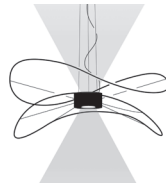

Hoops captivates with its flowing lines that orbit a central core, creating a dynamic play of form and light. Its graceful movement invites the eye to follow, revealing new perspectives from every angle. Available in pendant and ceiling versions, it enchants with its ever-evolving visual elegance.

Materials: Steel

Light Source: LED (led driver included)

CCT
2700K _ 2574 lm
3000K _ 2860 lm

Direct and indirect light emission.

Body & canopy color

Pine green		Raspberry red		White	
Chrome		Earth red		Greige	
Blue		Rust brown		Yellow	
Anthracite grey		Green		Gold	
Black		Turquoise		Salmon	
		Water blue		Red	

Code Construction

SPHOOPS X XX XXX XX

SPHOOPS2 2 rings

SPHOOPS3 3 rings

SPHOOPS4 4 rings

SPHOOPS6 6 rings

Ecodesign and Energy Labelling

This luminaire contains a light source with the energy class **F**