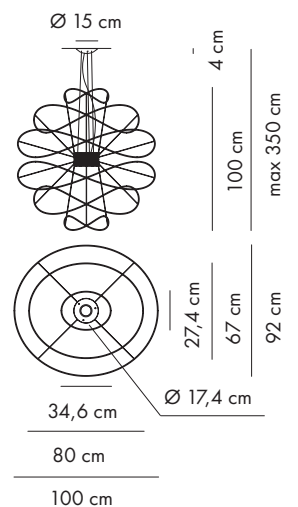

Code Construction

SPHOOPS X XX XXX XX

SPHOOPS2 2 rings

SPHOOPS3 3 rings

SPHOOPS4 4 rings

SPHOOPS6 6 rings

Ecodesign and Energy Labelling

This luminaire contains a light source with the energy class **F**