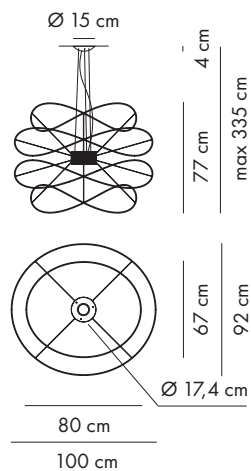

Code Construction

SPHOOPS X XX XXX XX

SPHOOPS2 2 rings

SPHOOPS3 3 rings

SPHOOPS4 4 rings

SPHOOPS6 6 rings

Ecodesign and Energy Labelling

This luminaire contains a light source with the energy class **F**