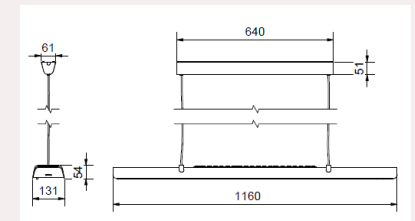

FOLD OFFICE PENDANT G2 116CM

Unique details and material choices make Fold an advanced product. Cast fittings and stamped details define solid craftsmanship to convey the idea that metal embraces light. Introducing Fold Office, our designed suspended workplace lighting. Fold Office is equipped with LED panels for both direct and indirect lighting and can be smoothly adjusted for personalized illumination through two spring-loaded switches on the fixture's underside. The task lamp has a length of 116 cm, a width of 13,1 cm, and a height of 5,4 cm. The ceiling cup is 64 cm long. It features 43W LED lighting, providing both upward and downward light. 3000 Kelvin and 5200 Lumen. Textile cord, length 3m. Mounting, fixed installation.

| | |
|----------------|---------|
| Article Number | 1585219 |
| Socket | LED |
| Class | KL I |
| IP Class | – |
| Max Wattage | – |
| Kelvin | 3000 |
| Height | 54 |
| Width | 131 |
| Length | 1160 |
| Diameter | – |
| Lumen | 5200 |
| Cable Color | Grey |
| Cable Length | 3 |
| Dimmable | Yes |
| Bulb Included | Yes |