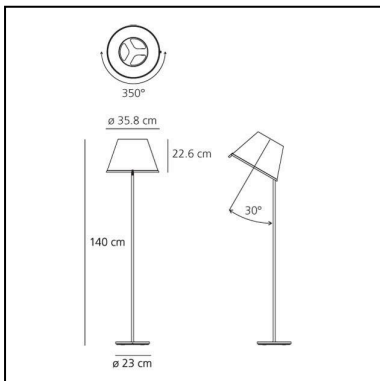

Choose Floor - Parchment/Gray anthracite

Matteo Thun & Partners

IP20   EAC  

LUMINAIRE *

- Watt: **24W**
- Voltage: **220V-240V**
- Delivered lumen output: **2583lm**
- Efficiency: **85%**
- Efficacy: **107.61lm/W**
- CRI: **80**

DESCRIPTION

The diffuser, which characterises this lamp family with its materials and texture, can be tilted by 30° and rotated on its own axis to direct the light for reading.

FEATURES

- Product Code: **1136020A**
- Colour: **Parchment/Gray anthracite**
- Installation: **Floor**
- Material: **Polycarbonate, parchment paper, steel, zamak**
- Series: **Design Collection**
- Environment: **Indoor**
- Area contract: **Hospitality**
- Emission: **Direct Spot**
- design by: **Matteo Thun & Partners**

DIMENSIONS

- Height: **1400 mm**
- Diameter: **358 mm**
- Base Diameter: **230 mm**
- Glow Wire Test: **750°**

SOURCES NOT INCLUDED

- Category: **LED RETROFIT**
- Number: **2**
- Watt: **MAX 12W**
- Socket: **E27**