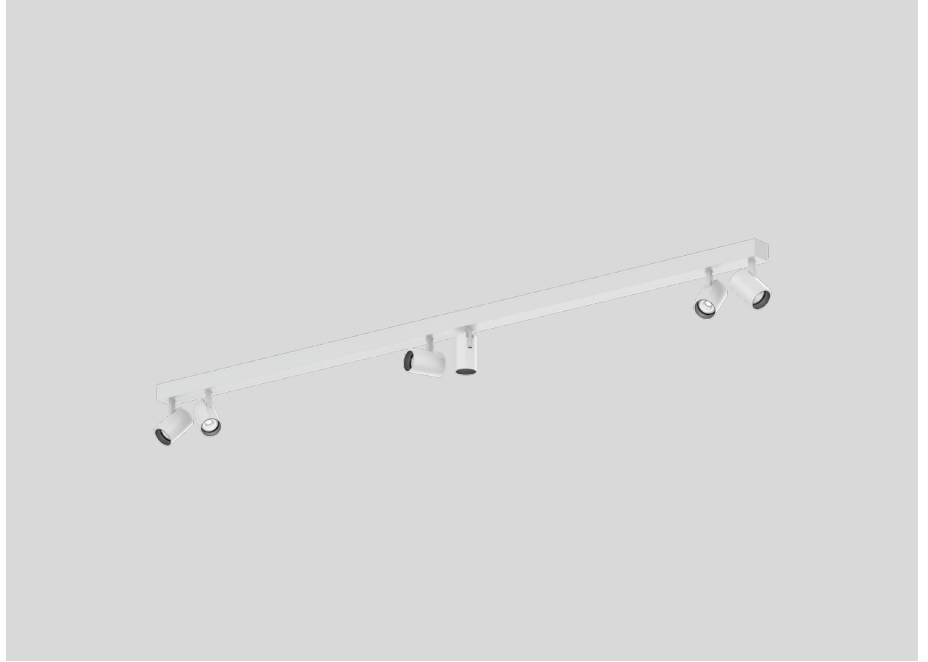

## GENERAL

Ceiling, Surface

Tilt max 90°

Rotation 350°

White Matt

RAL 9010<sup>a</sup>

IP20

Interior

## OPTICAL

Beam angle 31°

## PHYSICAL

Diameter 35 mm

Height 55 mm

1.1 kg

<sup>a</sup> Color may deviate slightly due to production conditions.

WEVER & DUCRÉ  
LIGHTING