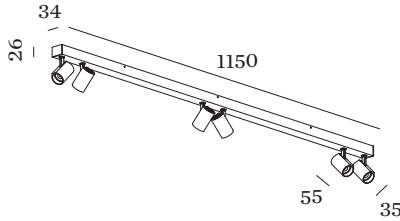

## PHYSICAL

Diameter 35 mm

Height 55 mm

1.1 kg

<sup>a</sup> Color may deviate slightly due to production conditions.

WEVER & DUCRÉ  
LIGHTING