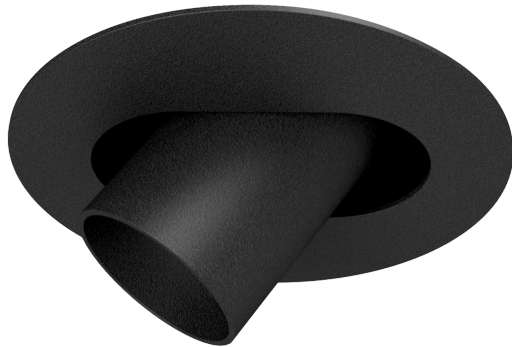

CATO SPOTLIGHT RECESSED

This spotlight is mounted inside the ceiling and provides a discreet and stylish solution that also becomes a nice detail in your room. The spotlight provides point lighting towards objects that you want to illuminate, which contributes to a pleasant light atmosphere in the room. You can direct the spotlight towards paintings, bookshelves or another type of interior detail such as vases or decorative figures. The idea of this Cato Spotlight is to offer another installation option compared to our ready-made spotlight packages and surface-mounted spotlights.

Article Number	603086
Socket	LED
Class	KL II
IP Class	21
Max Wattage	-
Kelvin	2916
Height	40
Width	-
Length	-
Diameter	105
Lumen	150
Cable Color	-
Cable Length	2
Dimmable	-
Bulb Included	Yes