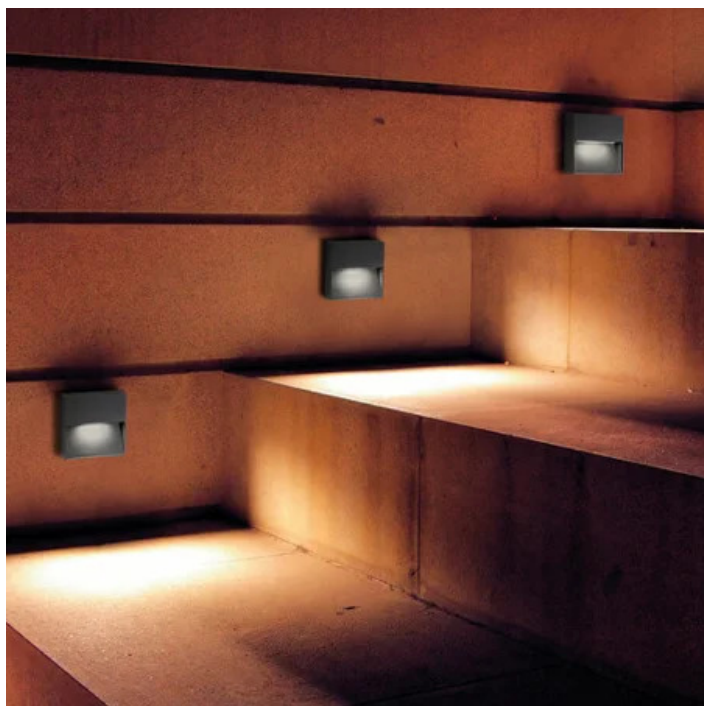

## Bottom \_Sconce

Sconces with a matt white or dark gray painted die-cast aluminum frame and a satin-finished polycarbonate diffuser. The high IP rating (IP54) makes the lamps ideal product suitable for indoor and outdoor use. Available in three shapes variations.

## Lighting specifications

---

source	LED
type	SMD
total power	4.5 W
power LED	4.0 W
color temperature	3000 K
lumen lamp	145 lm
lumen LED	392 lm
beam angle	50°
CRI	> 80
source class	F
motion sensor	NO