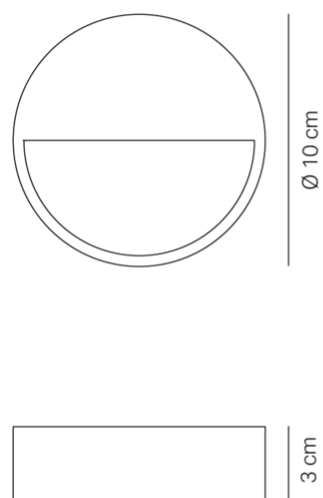

## Bottom \_Sconce

Sconces with a matt white or dark gray painted die-cast aluminum frame and a satin-finished polycarbonate diffuser. The high IP rating (IP54) makes the lamps ideal product suitable for indoor and outdoor use. Available in three shapes variations.

## Lighting specifications

---

source	LED
type	SMD
total power	4.5 W
power LED	4.0 W
color temperature	3000 K
lumen lamp	145 lm
lumen LED	392 lm
beam angle	50°
CRI	> 80
source class	F
motion sensor	NO